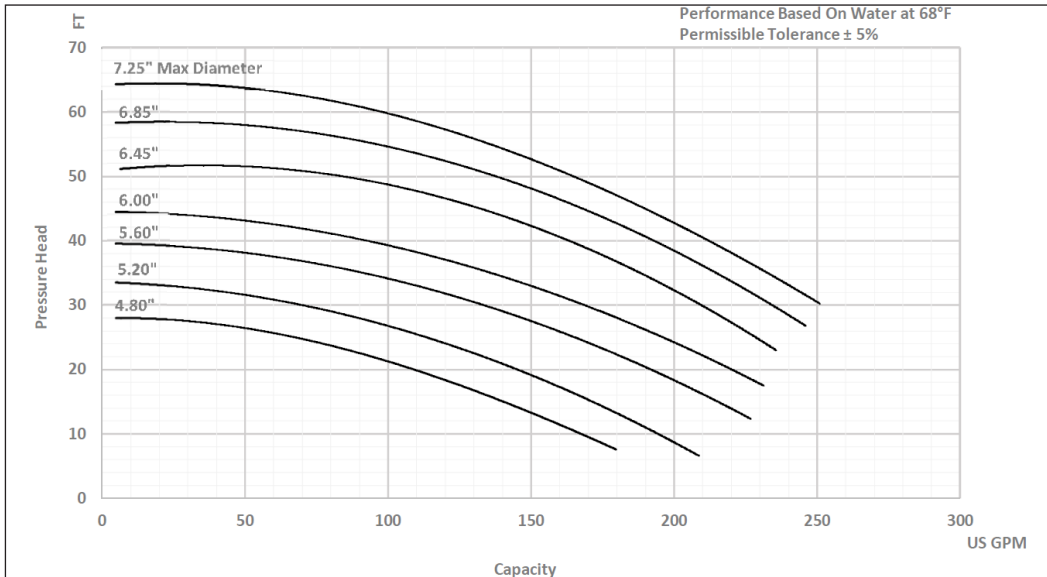

# ExD-Series Centrifugal Pump Capacity Curve

## Model: ExD 220 [1750RPM, Inlet-3.0" Outlet-2.5"]