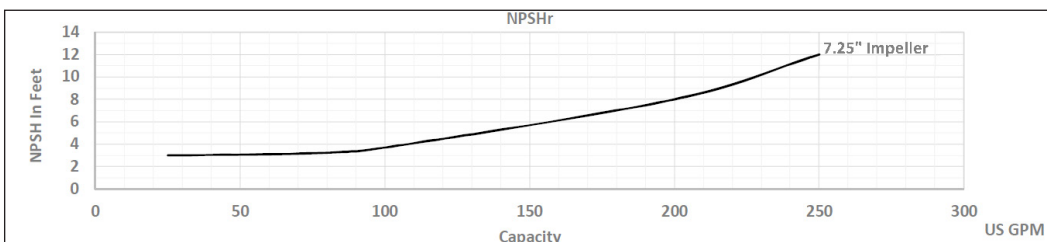

# ExD-Series Centrifugal Pump Capacity Curve

## Model: ExD 220 [1750RPM, Inlet-3.0" Outlet-2.5"]