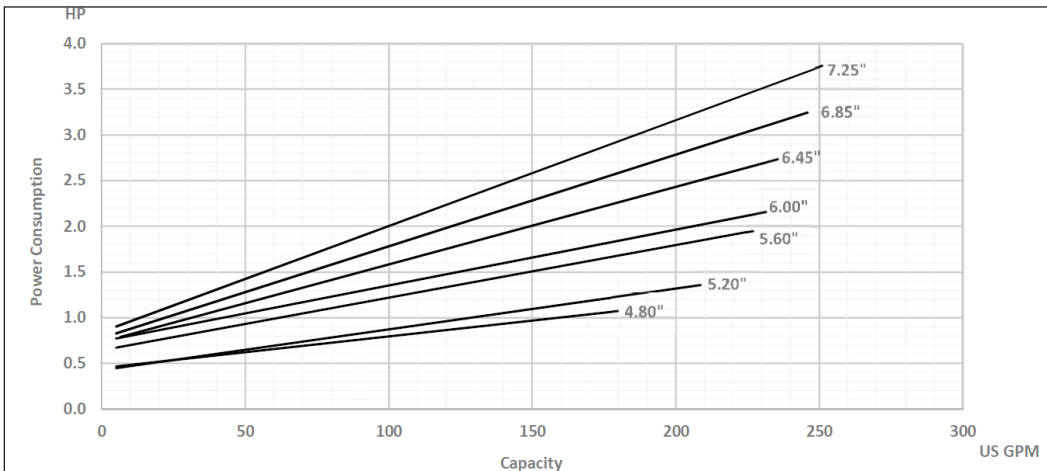

# ExD-Series Centrifugal Pump Capacity Curve

## Model: ExD 220 [1750RPM, Inlet-3.0" Outlet-2.5"]