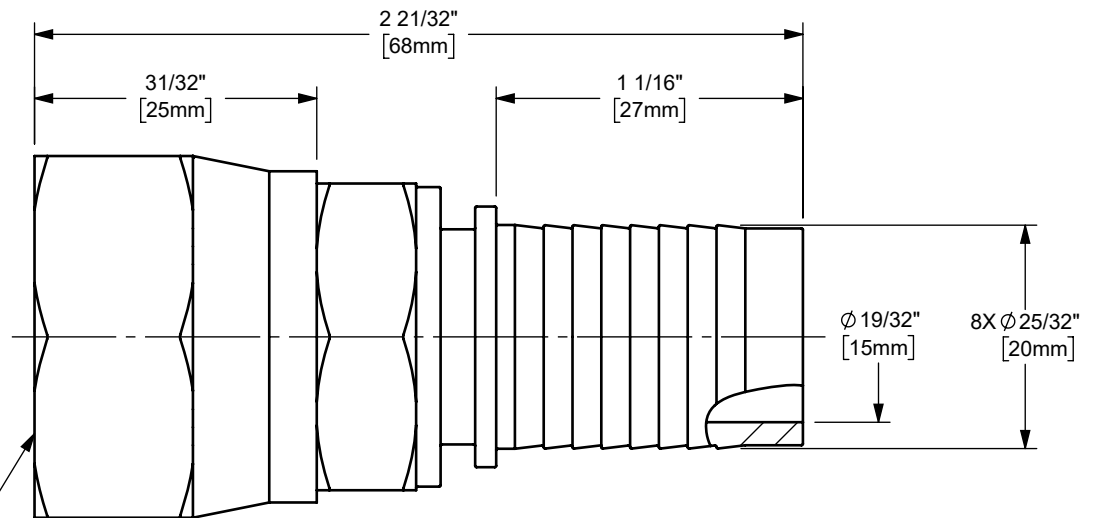

1 1/16"-12 UNF
FEMALE THREADS

The Right Connection™

dixonvalve.com

PROPRIETARY AND CONFIDENTIAL

This drawing is owned by Dixon Valve & Coupling Co. and shall be returned upon demand. It is loaned on condition that it shall not be copied or reproduced or submitted to others without the owners consent. In accepting it subject to this condition the recipient further agrees that this drawing or any design detail or concept disclosed herein shall not be used in any way detrimental to or in competition with the owner. If the recipient does not agree to the terms of this agreement they shall return this drawing immediately. The information contained in this drawing is subject to change without notice.

DO NOT SCALE THIS DRAWING

DIXON  **U.S.A.**

THE RIGHT CONNECTION™

TITLE: 3/4" FJIC SMOOTH BORE HOSE FITTING
HOSE FITTING

MATERIAL: STAINLESS STEEL

PART NUMBER: **FJR-T12**